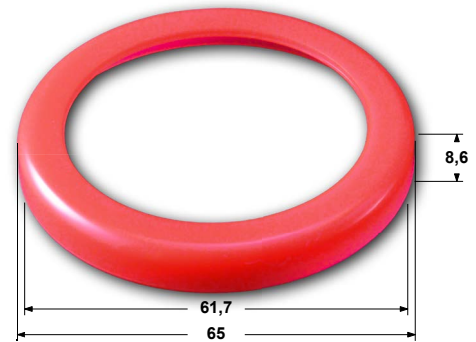

Actuator

mod. NUVOLARI

- Color identifying overcap
- Diameter: **65mm**
- **Necked-in**
- Material: **PP**
- Surface: **Matt**

NUVOLARI

 PACKING DETAILS		ACTUATOR STANDARD COLORS			INSERT STANDARD COLORS		
Units per box	500	031	Transparent		030	Yellow Fluo	
Box dimensions	cm 60x40x40	001	White		044	Green Fluo	
Single box gross weight	kg. 13,90	017	Anthracite Grey		043	Blue Fluo	
No.of boxes on a palletEur	20	014	Black		046	Orange Fluo	
Pallet dimensions	cm 120x80x216				045	Red Fluo	
					019	Fuchsia Fluo	
					066	Mimosa Yellow	
					068	Turquoise Green	
					065	Signal Blue	
					067	Poppy Red	
					001	White	
					014	Black	
Upon request actuator and insert can be supplied SEPARATELY		More non standard colors: see our color list Customized colors upon request					

Actuator

mod. **GIOTTO**

- Enveloping and revolving closure insert
- Diameter: **65mm**
- **Necked-in**
- Material: **PP**
- Surface: **Matt**

GIOTTO

 PACKING DETAILS		ACTUATOR STANDARD COLORS			INSERT STANDARD COLORS		
Units per box	300	031	Transparent		030	Yellow Fluo	
Box dimensions	cm 60x40x40	001	White		044	Green Fluo	
Single box gross weight	kg. 9,8	017	Anthracite Grey		043	Blue Fluo	
No.of boxes on a palletEur	20	014	Black		046	Orange Fluo	
Pallet dimensions	cm 120x80x216				045	Red Fluo	
					019	Fuchsia Fluo	
					066	Mimosa Yellow	
					068	Turquoise Green	
					065	Signal Blue	
					067	Poppy Red	
					001	White	
					014	Black	
		More non standard colors: see our color list Customized colors upon request					

Overcap

mod. PALLADIO

- Diameter: **65mm**
- **Necked-in**
- Material: **PP**
- Overcap surface: **Matt**
- Available in 2 different versions:
 1. With **color identifying ring**, matt or glossy surface
 2. Monoblock and monochrome, upper band with matt or glossy surface