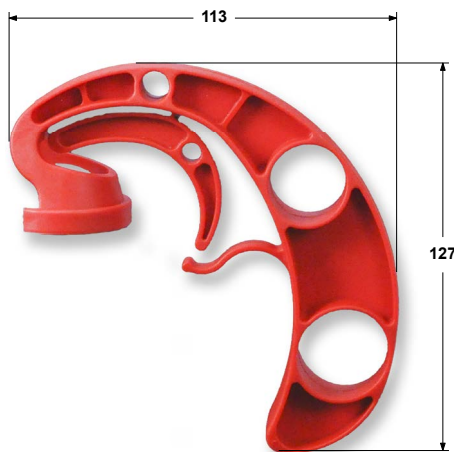

Pistol grip for cans

mod. TUCAN

- Fast coupling
- Material: **PA**
- Surface: **Satiny**
- **Customizable by pad-printing**
- **Patent pending**

TUCAN

PACKING DETAILS		AVAILABLE COLORS					
Units per box	100	141	Lily of the Valley		157	Bright Red Orange ral 2008	
Box dimensions	cm 52x29x42	001	Pure White ral 9010		006	Traffic Red ral 3020	
Single box gross weight	kg. 10	102	Grey White ral 9002		007	Bordeaux	
No.of boxes on a palletEur	24	003	Oyster White ral 1013		119	Fuchsia	
Pallet dimensions	cm 120x80x185	014	Jet Black ral 9005		048	Traffic Purple ral 4006	
		017	Anthracite Grey ral 7016		075	Light Blue "Save"	
		109	Pearl Grey ral 7025		104	Light Blue ral 5012	
		020	Silver Grey ral 7001		012	Blue Hortensia	
		110	Pebble Grey ral 7032		103	Sapphire Blue ral 5003	
		111	Light Grey ral 7035		123	Night Blue	
		095	Chocolate Brown ral 8017		107	Yellow Green ral 6018	
		004	Beige		009	Light Green	
		018	Orange		106	Reseda Green ral 6011	
Customized colors upon request