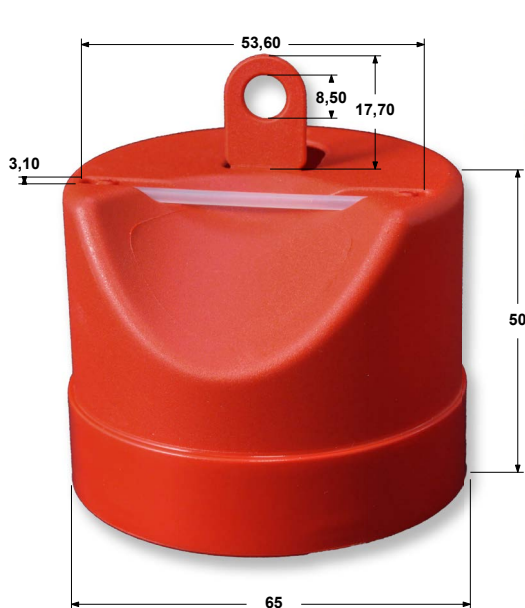

Overcap Lateral pipe housing

mod. TORRICELLI

- Diameter: **D/65mm**
- **Necked-in**
- Material: **PP**
- Surface: **Glossy**
- **Single wall**
- **Knurled opening keys**

T O R R I C E L L I

 PACKING DETAILS		STANDARD COLORS
Units per box	500	See our color list - Customized colors upon request
Box dimensions	cm 60x40x40	
Single box gross weight	kg. 6,2	
No.of boxes on a palletEur	20	
Pallet dimensions	cm 120x80x216	
Pipe not supplied		

Overcap with pipe housing

mod. FERMI

- Diameter: **D/65mm**
- **Necked-in**
- **Single wall**
- Material: **PP**
- Surface: **Matt surface with glossy base ring**
- **Suitable for all display units**

With trade mark or logo