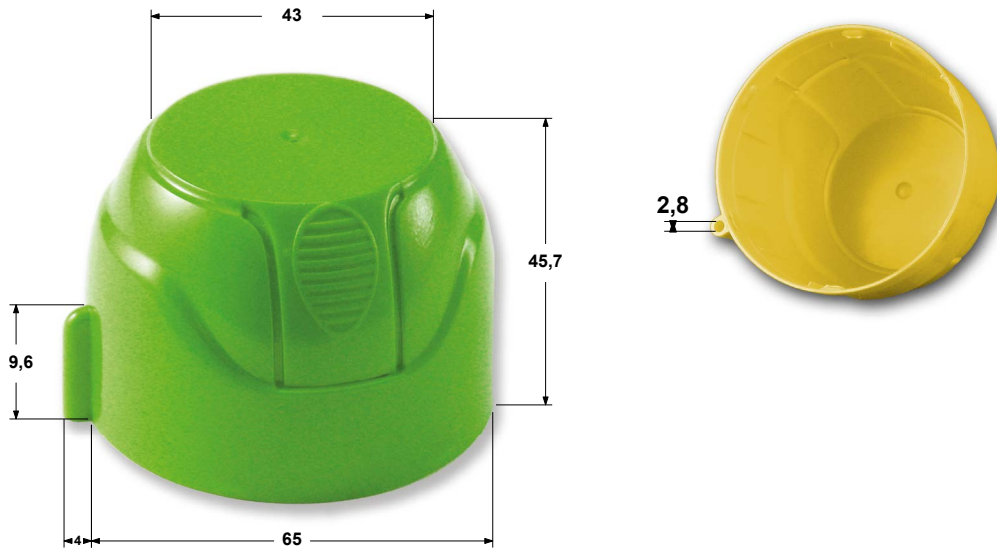

Overcap Lateral pipe housing

mod. TORRICELLI

- Diameter: **D/65mm**
- **Necked-in**
- Material: **PP**
- Surface: **Glossy**
- **Single wall**
- **Knurled opening keys**