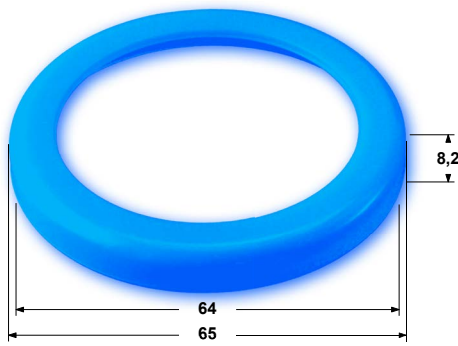

Actuator

mod. NUVOLARI

- Color identifying overcap
- Diameter: **65mm**
- **Necked-in**
- Material: **PP**
- Surface: **Matt**

NUVOLARI

 PACKING DETAILS		ACTUATOR STANDARD COLORS			INSERT STANDARD COLORS		
Units per box	500	031	Transparent		030	Yellow Fluo	
Box dimensions	cm 60x40x40	001	White		044	Green Fluo	
Single box gross weight	kg. 13,90	017	Anthracite Grey		043	Blue Fluo	
No.of boxes on a palletEur	20	014	Black		046	Orange Fluo	
Pallet dimensions	cm 120x80x216				045	Red Fluo	
					019	Fuchsia Fluo	
					066	Mimosa Yellow	
					068	Turquoise Green	
					065	Signal Blue	
					067	Poppy Red	
					001	White	
					014	Black	
Upon request actuator and insert can be supplied SEPARATELY		More non standard colors: see our color list Customized colors upon request					

Overcap

mod. MASACCIO

- Color identifying ring
- Diameter: **65mm**
- **Necked-in**
- Material: **PP**
- Overcap surface: **Matt**
- Ring surface: **Matt / glossy**
- **Knurled opening keys**

Matt

Glossy

M A S A C C I O

Spray Ring

mod. **CIMABUE**

- Color identifying ring
- Diameter: **65mm**
- Material: **PP**
- Finish: **Matt / Glossy**

Matt

Glossy

C I M A B U E

 PACKING DETAILS		INSERT STANDARD COLORS
Units per box	pz. 2000	<i>See our color list</i>
Box dimensions	cm 60x40x40	
Single box gross weight	kg. 8,36 ca	
No.of boxes on a palletEur	nr. 20	
Pallet dimensions	cm 120x80x216	

Valve cap

mod. **VASARI**

- Diameter: **34mm**
- Color identifying token
- **Snap Lock**
- Material: **PP**
- Finish: **Glossy**

32 mm

35 mm

With color identifying token

Tokenless

Tokenless, with color pad-print