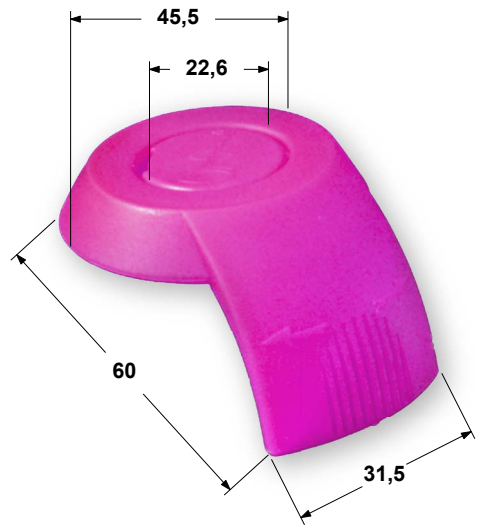

FAVARON
www.favaron-italy.com

aerosolcaps

aerosolcaps

aerosolcaps **2022**

aerosolcaps.com

Actuator

mod. **GALILEO**

- Revolving closure insert, plain seal
- Diameter: **65mm**
- **Necked-in**
- Material: **PP**
- Surface: **Matt**

G A L I L E O

 PACKING DETAILS		ACTUATOR STANDARD COLORS			INSERT STANDARD COLORS		
Units per box	500	031	Transparent		030	Yellow Fluo	
Box dimensions	cm 60x40x40	001	White		044	Green Fluo	
Single box gross weight	kg. 11,70	017	Anthracite Grey		043	Blue Fluo	
No.of boxes on a palletEur	20	014	Black		046	Orange Fluo	
Pallet dimensions	cm 120x80x216				045	Red Fluo	
					019	Fuchsia Fluo	
Upon request actuator and insert can be supplied SEPARATELY					066	Mimosa Yellow	
					068	Turquoise Green	
					065	Signal Blue	
					067	Poppy Red	
					001	White	
					014	Black	
More non standard colors: see our color list Customized colors upon request							

Actuator

mod. VOLTA

- Revolving closure insert, with seal
- Diameter: **65mm**
- **Necked-in**
- Material: **PP**
- Surface: **Matt**

V O L T A

 PACKING DETAILS		ACTUATOR STANDARD COLORS			INSERT STANDARD COLORS		
Units per box	500	031	Transparent		030	Yellow Fluo	
Box dimensions	cm 60x40x40	001	White		044	Green Fluo	
Single box gross weight	kg. 11,70	017	Anthracite Grey		043	Blue Fluo	
No.of boxes on a palletEur	20	014	Black		046	Orange Fluo	
Pallet dimensions	cm 120x80x216				045	Red Fluo	
					019	Fuchsia Fluo	
Upon request actuator and insert can be supplied SEPARATELY					066	Mimosa Yellow	
					068	Turquoise Green	
					065	Signal Blue	
					067	Poppy Red	
					001	White	
					014	Black	
More non standard colors: see our color list Customized colors upon request							