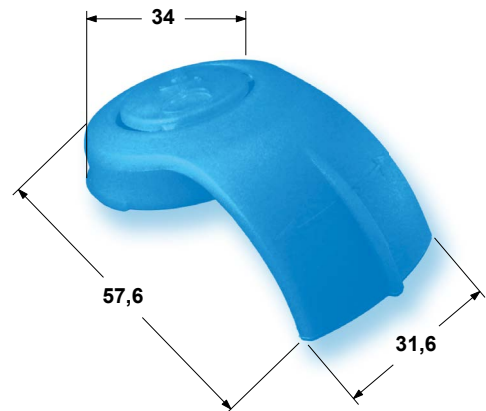

FAVARON
www.favaron-italy.com

aerosolcaps

aerosolcaps

aerosolcaps **2022**

aerosolcaps.com

Actuator

mod. **GALILEO**

- Revolving closure insert, plain seal
- Diameter: **65mm**
- **Necked-in**
- Material: **PP**
- Surface: **Matt**

G A L I L E O

 PACKING DETAILS		ACTUATOR STANDARD COLORS			INSERT STANDARD COLORS		
Units per box	500	031	Transparent		030	Yellow Fluo	
Box dimensions	cm 60x40x40	001	White		044	Green Fluo	
Single box gross weight	kg. 11,70	017	Anthracite Grey		043	Blue Fluo	
No.of boxes on a palletEur	20	014	Black		046	Orange Fluo	
Pallet dimensions	cm 120x80x216				045	Red Fluo	
					019	Fuchsia Fluo	
Upon request actuator and insert can be supplied SEPARATELY					066	Mimosa Yellow	
					068	Turquoise Green	
					065	Signal Blue	
					067	Poppy Red	
					001	White	
					014	Black	
More non standard colors: see our color list Customized colors upon request							

Actuator

mod. VOLTA

- Revolving closure insert, with seal
- Diameter: **65mm**
- **Necked-in**
- Material: **PP**
- Surface: **Matt**

V O L T A

 PACKING DETAILS		ACTUATOR STANDARD COLORS			INSERT STANDARD COLORS		
Units per box	500	031	Transparent		030	Yellow Fluo	
Box dimensions	cm 60x40x40	001	White		044	Green Fluo	
Single box gross weight	kg. 11,70	017	Anthracite Grey		043	Blue Fluo	
No.of boxes on a palletEur	20	014	Black		046	Orange Fluo	
Pallet dimensions	cm 120x80x216				045	Red Fluo	
					019	Fuchsia Fluo	
Upon request actuator and insert can be supplied SEPARATELY					066	Mimosa Yellow	
					068	Turquoise Green	
					065	Signal Blue	
					067	Poppy Red	
					001	White	
					014	Black	
More non standard colors: see our color list Customized colors upon request							