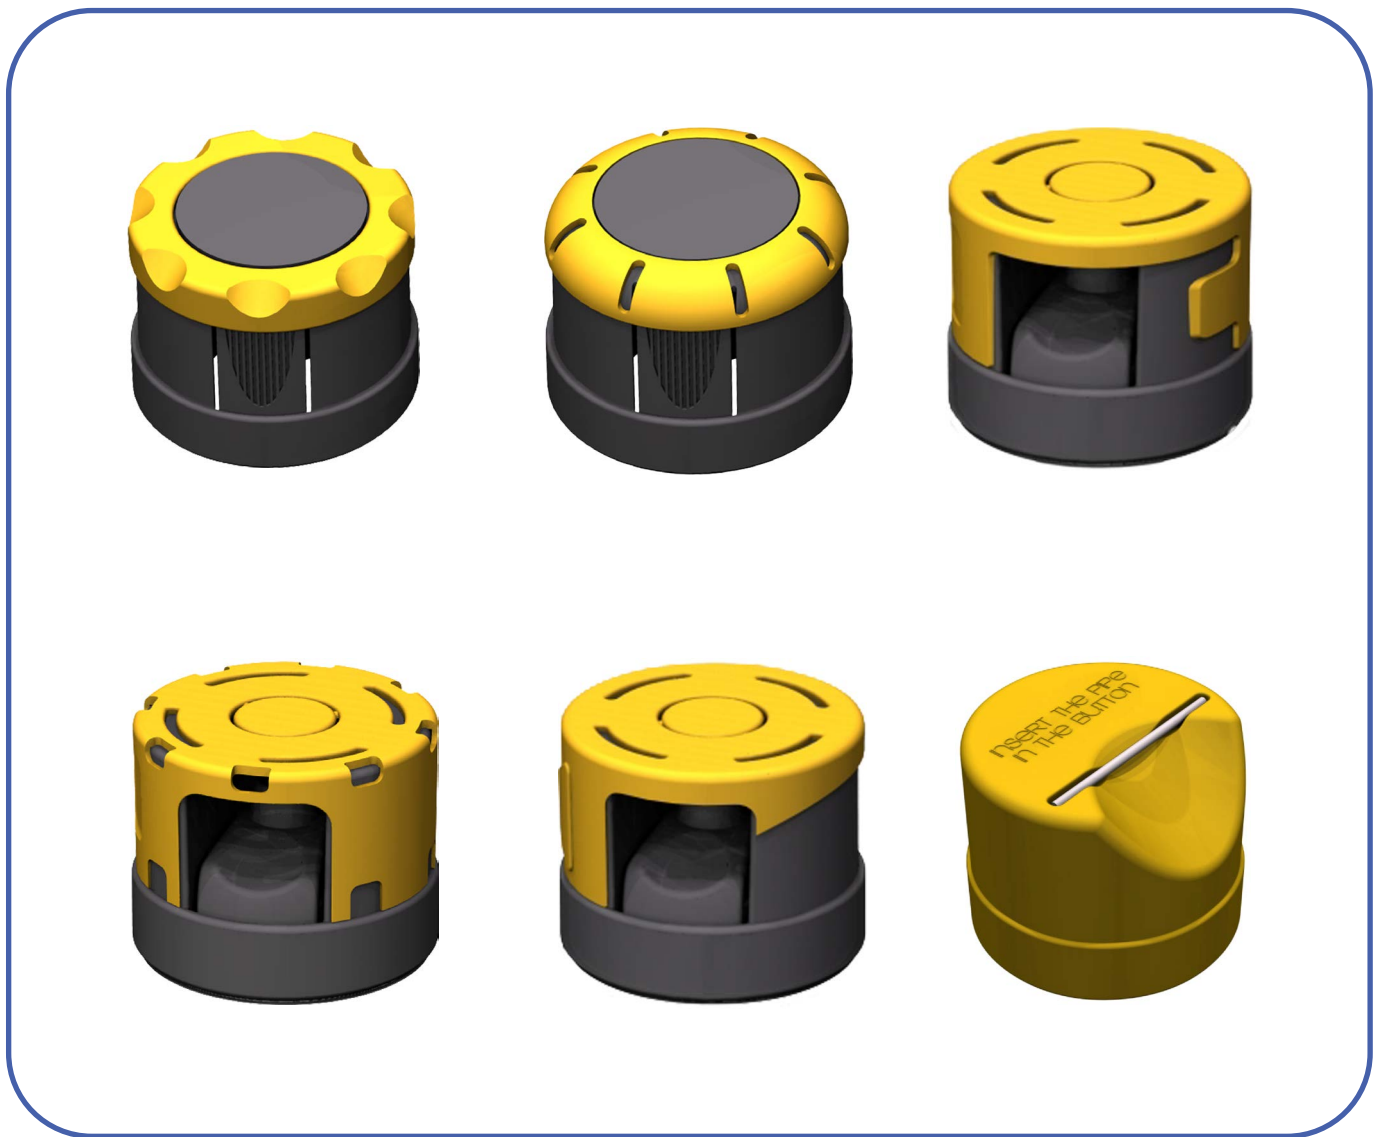

Industrial design rights of Favaron Srl. Any reproduction, partial or total, is strictly forbidden.
Registered Community Design.