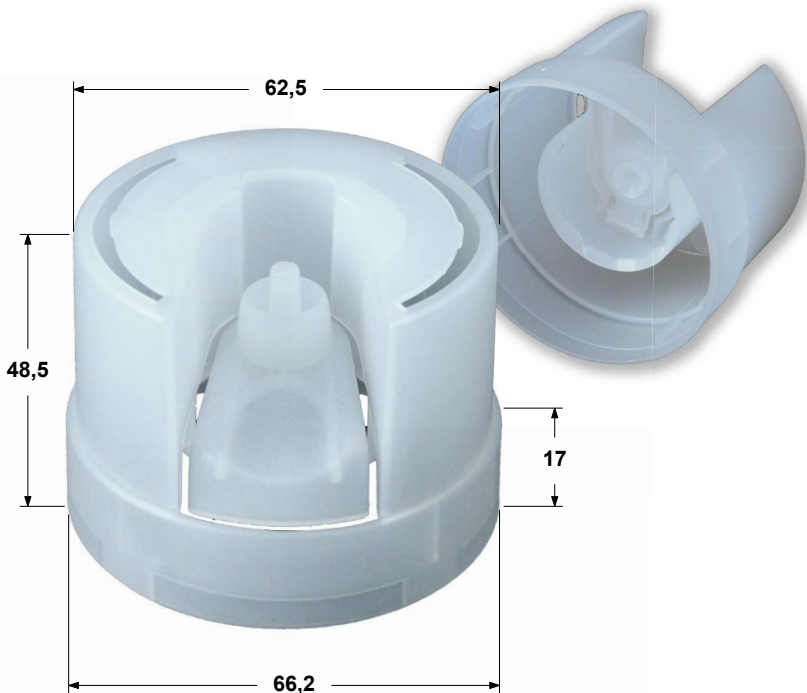

Actuator

mod. **GIOTTO**

- Enveloping and revolving closure insert
- Diameter: **65mm**
- **Necked-in**
- Material: **PP**
- Surface: **Matt**