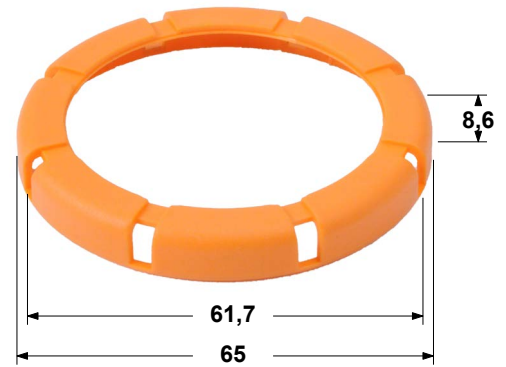

Actuator

mod. VOLTA

- Revolving closure insert, with seal
- Diameter: **65mm**
- **Necked-in**
- Material: **PP**
- Surface: **Matt**

V O L T A

 PACKING DETAILS		ACTUATOR STANDARD COLORS			INSERT STANDARD COLORS		
Units per box	500	031	Transparent		030	Yellow Fluo	
Box dimensions	cm 60x40x40	001	White		044	Green Fluo	
Single box gross weight	kg. 11,70	017	Anthracite Grey		043	Blue Fluo	
No.of boxes on a palletEur	20	014	Black		046	Orange Fluo	
Pallet dimensions	cm 120x80x216				045	Red Fluo	
					019	Fuchsia Fluo	
Upon request actuator and insert can be supplied SEPARATELY					066	Mimosa Yellow	
					068	Turquoise Green	
					065	Signal Blue	
					067	Poppy Red	
					001	White	
					014	Black	
More non standard colors: see our color list Customized colors upon request							

Actuator

mod. NUVOLARI

- Color identifying overcap
- Diameter: **65mm**
- **Necked-in**
- Material: **PP**
- Surface: **Matt**

NUVOLARI

 PACKING DETAILS		ACTUATOR STANDARD COLORS			INSERT STANDARD COLORS		
Units per box	500	031	Transparent		030	Yellow Fluo	
Box dimensions	cm 60x40x40	001	White		044	Green Fluo	
Single box gross weight	kg. 13,90	017	Anthracite Grey		043	Blue Fluo	
No.of boxes on a palletEur	20	014	Black		046	Orange Fluo	
Pallet dimensions	cm 120x80x216				045	Red Fluo	
					019	Fuchsia Fluo	
					066	Mimosa Yellow	
					068	Turquoise Green	
					065	Signal Blue	
					067	Poppy Red	
					001	White	
					014	Black	
Upon request actuator and insert can be supplied SEPARATELY		More non standard colors: see our color list Customized colors upon request					

Overcap

mod. MASACCIO

- Color identifying ring
- Diameter: **65mm**
- **Necked-in**
- Material: **PP**
- Overcap surface: **Matt**
- Ring surface: **Matt / glossy**
- **Knurled opening keys**

Matt

Glossy

M A S A C C I O